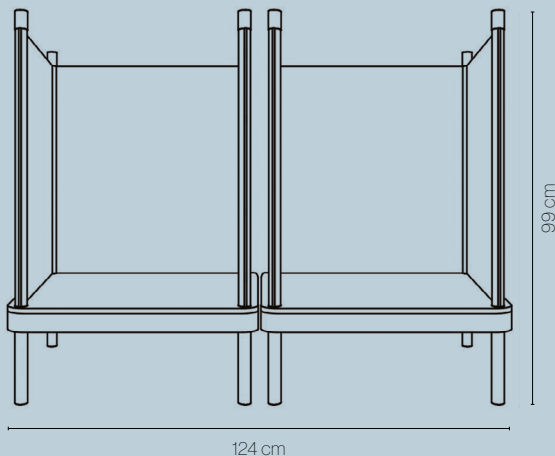

SILA
modular acoustic furniture

SILA

Seitenwand: — 820 g Wollfilz

Side wall — 820 g wool felt

petrol/grau

petrol/grey

orange/grau

orange/grey